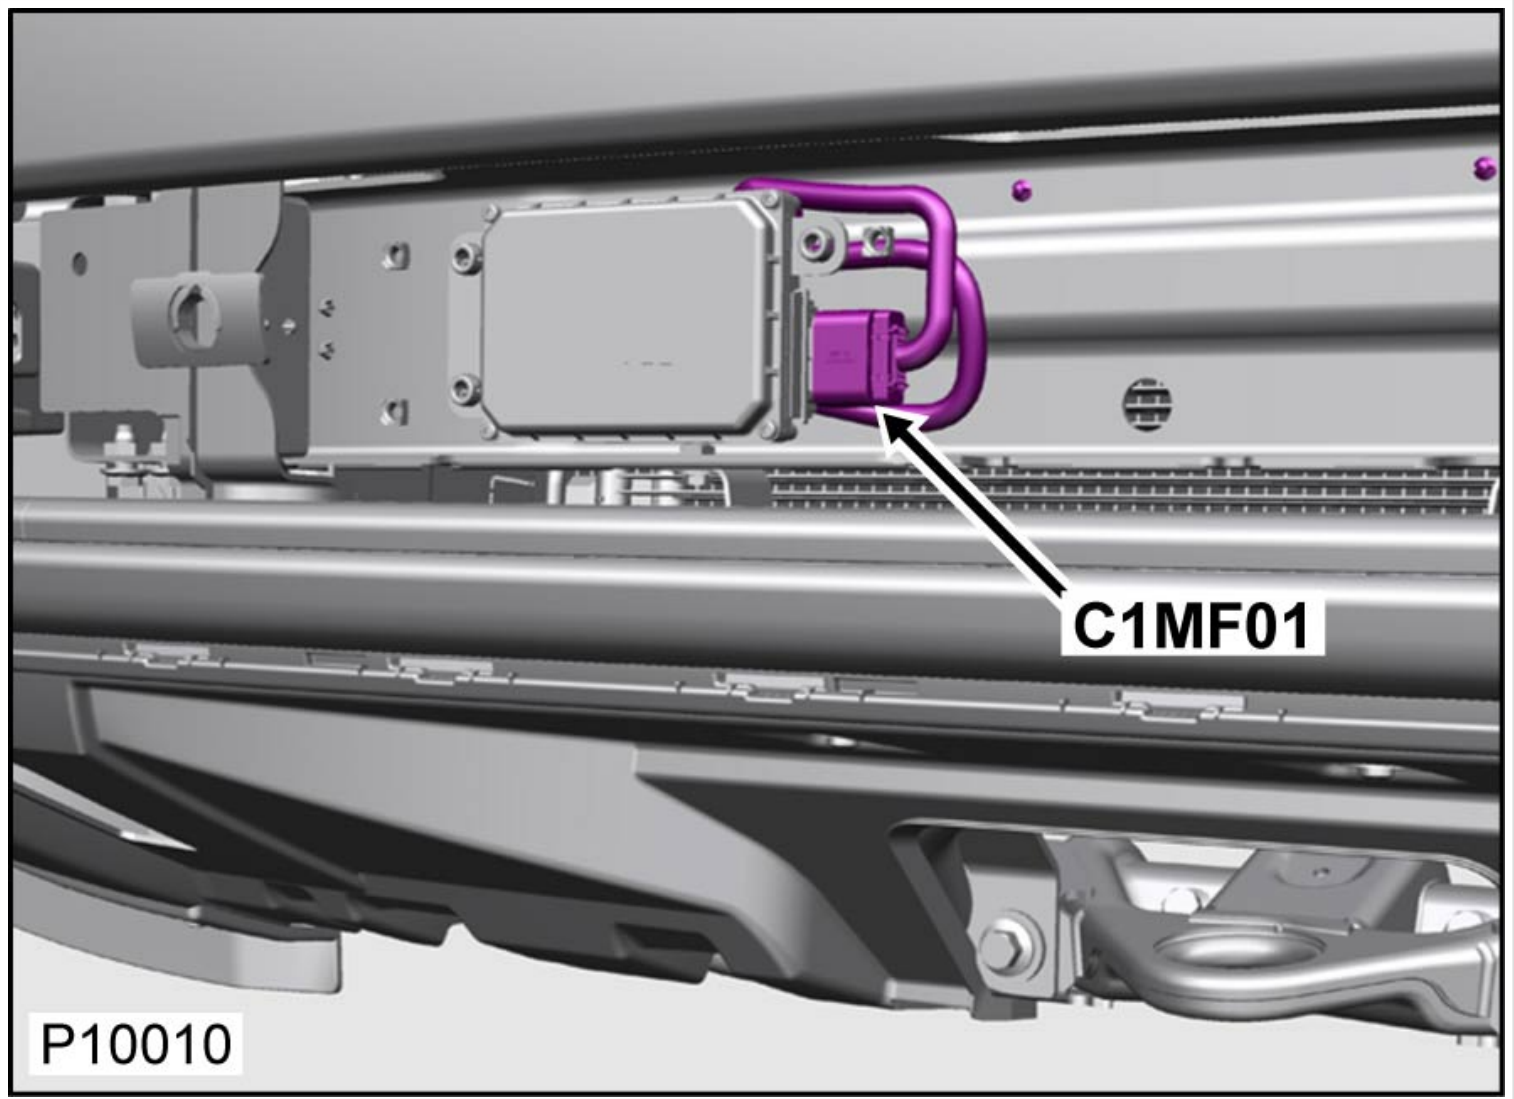

Wire chart and service repair kit information

CAV	CSA	COL	CCT	DESTN
1	0.5	BU-GN	GTDAD	C31-L1
3	0.5	BK	GTDAD	G1D129BL
7	0.5	GY-BU	GTDAD	S1DB26A
8	0.5	GN-OG	GTDAD	S1DB25A
10	0.35	WH-VT	GTDAD	C2BP01H