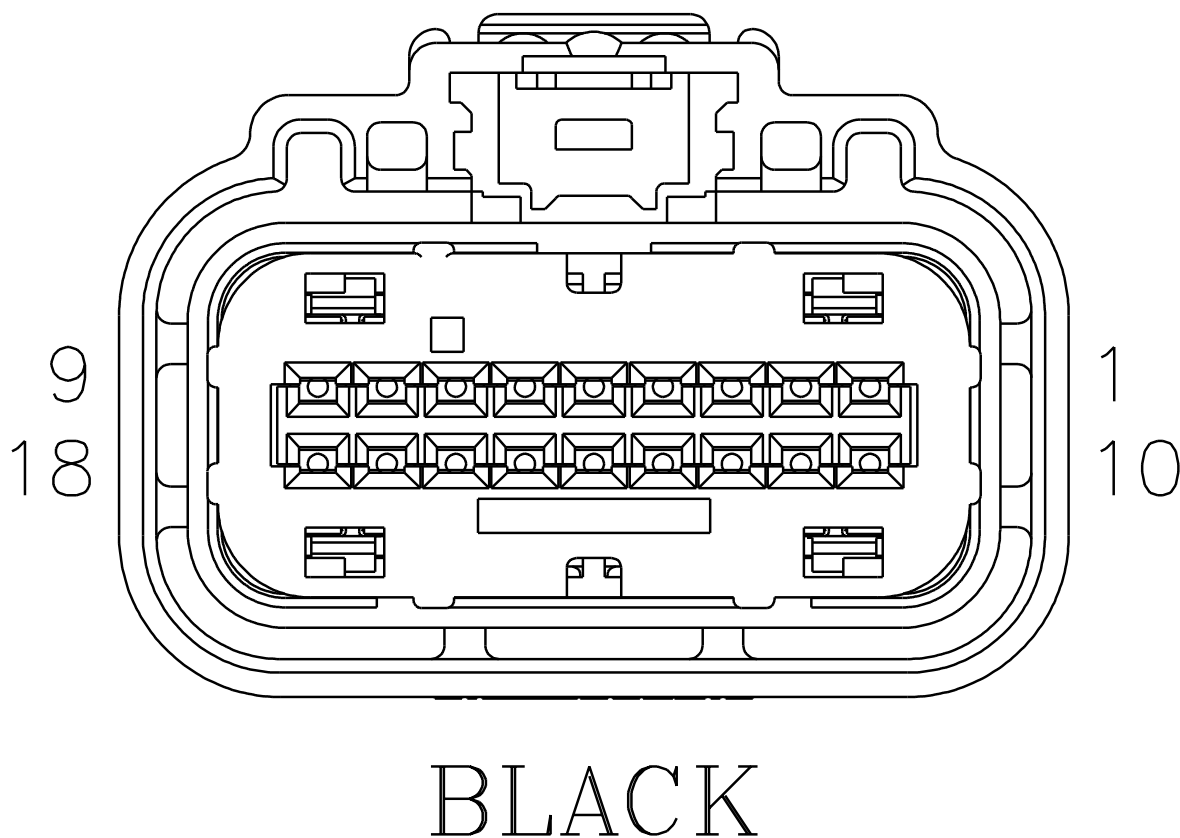

Connector Face

[Click to toggle focus](#)

Housing

Not Serviceable

Engineering Part Number

4R3T-14A464-AB-014

Service Part Number

Colour

BLACK

Cavities

18

Harness

ENGINE COMPARTMENT LH HARNESS

Description

Module-Speed control

Location

Behind center of bumper

Wire chart and service repair kit information

CAV	CSA	COL	CCT	DESTN
1	0.5	BU-GN	GTDAD	C31-L1
3	0.5	BK	GTDAD	G1D129BL
7	0.5	GY-BU	GTDAD	S1DB26A
8	0.5	GN-OG	GTDAD	S1DB25A
10	0.35	WH-VT	GTDAD	C2BP01H