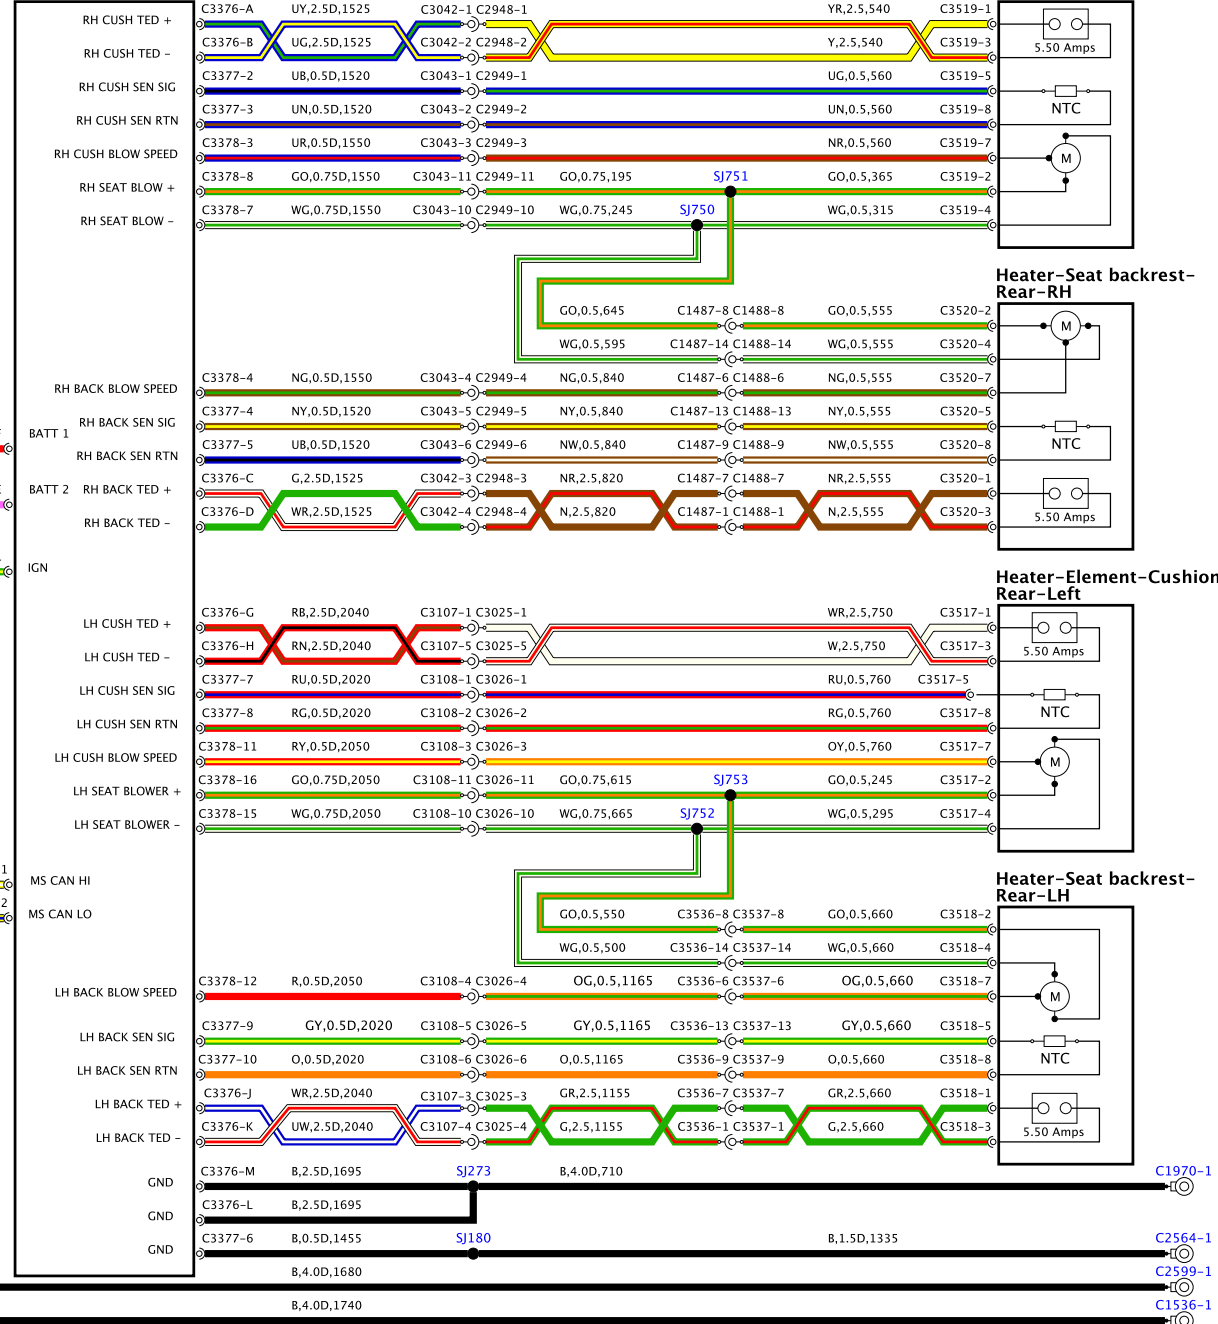

Module-Climate-controlled seat

Heater-Element-Cushion-Rear-Right

Heater-Seat backrest-Rear-RH

Heater-Element-Cushion-Rear-Left

Heater-Seat backrest-Rear-LH