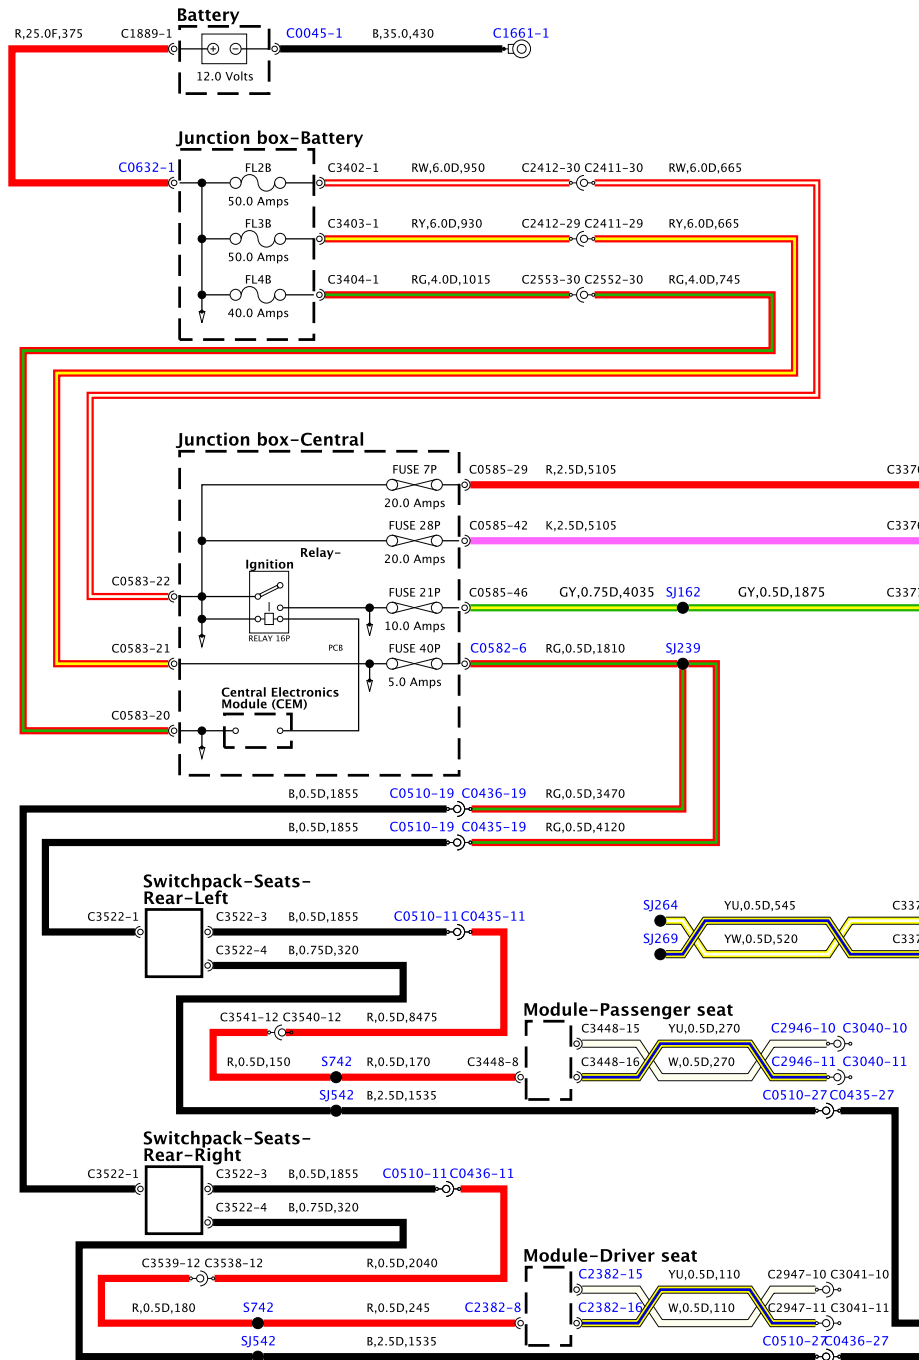

Module-Climate-controlled seat

Heater-Element-Cushion-Rear-Right

Heater-Seat backrest-Rear-RH

Heater-Element-Cushion-Rear-Left

Heater-Seat backrest-Rear-LH