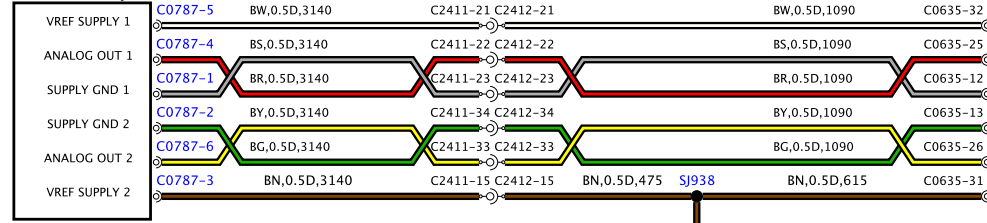

Sensor-Position- Accelerator pedal