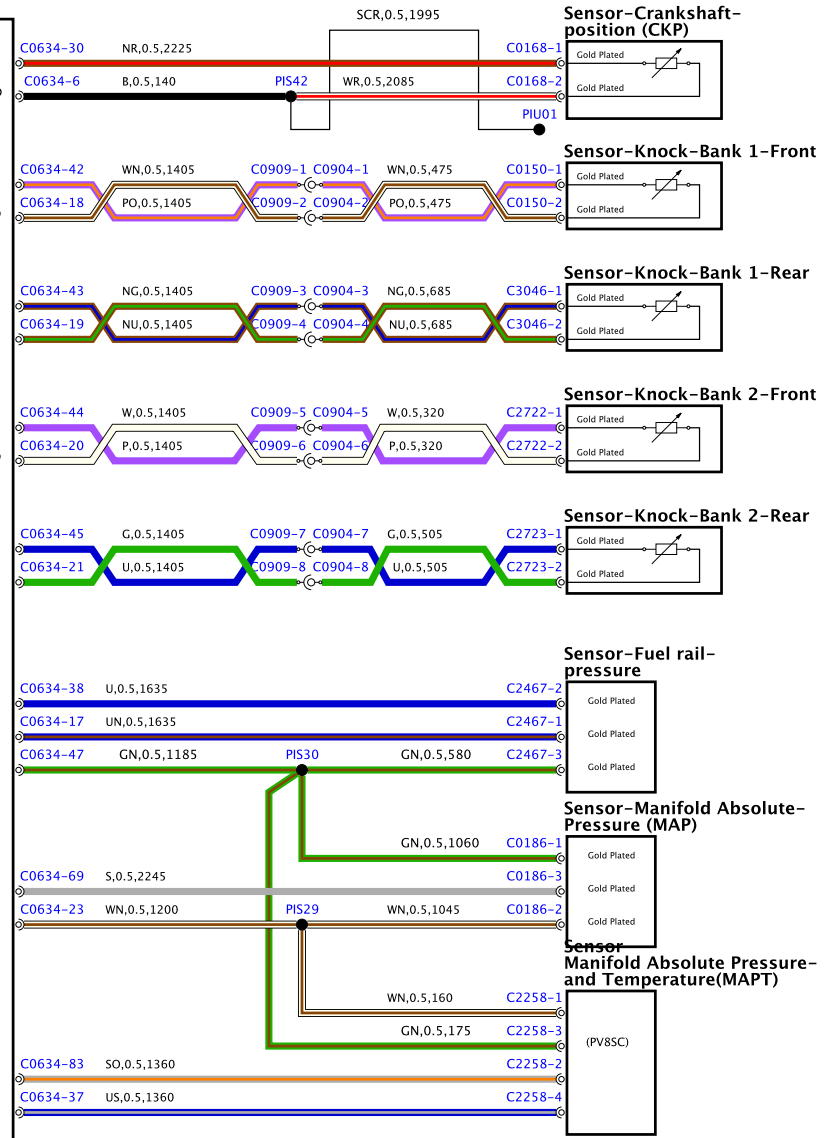

Engine control module (ECM)