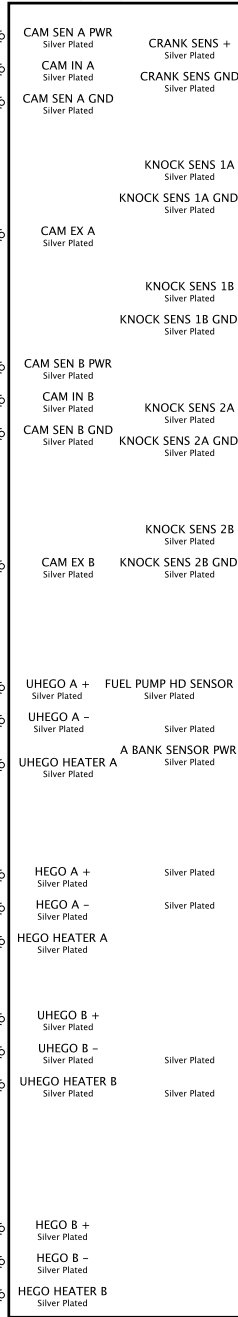

Engine control module (ECM)