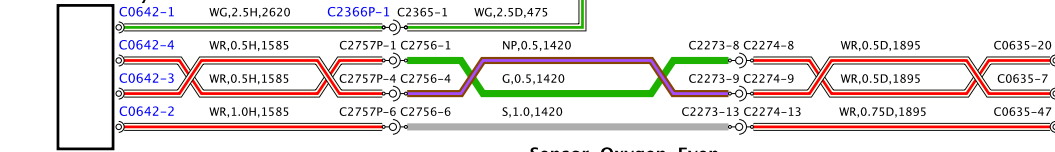

Sensor-Oxygen-Odd-Post catalyst