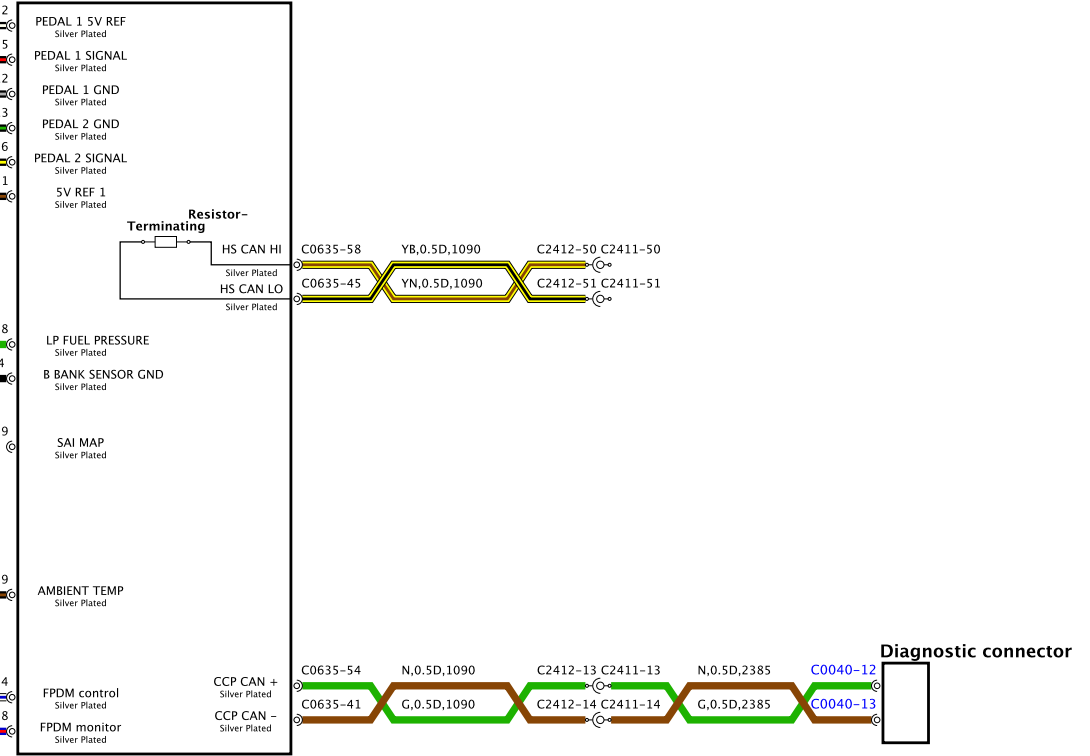

Engine control module (ECM)