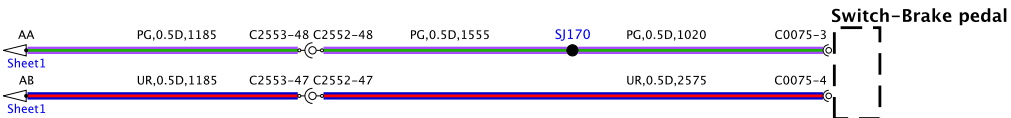

Engine control module (ECM)