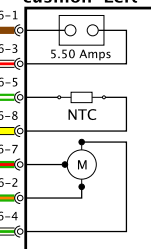

Heater-Seat-cushion-Left