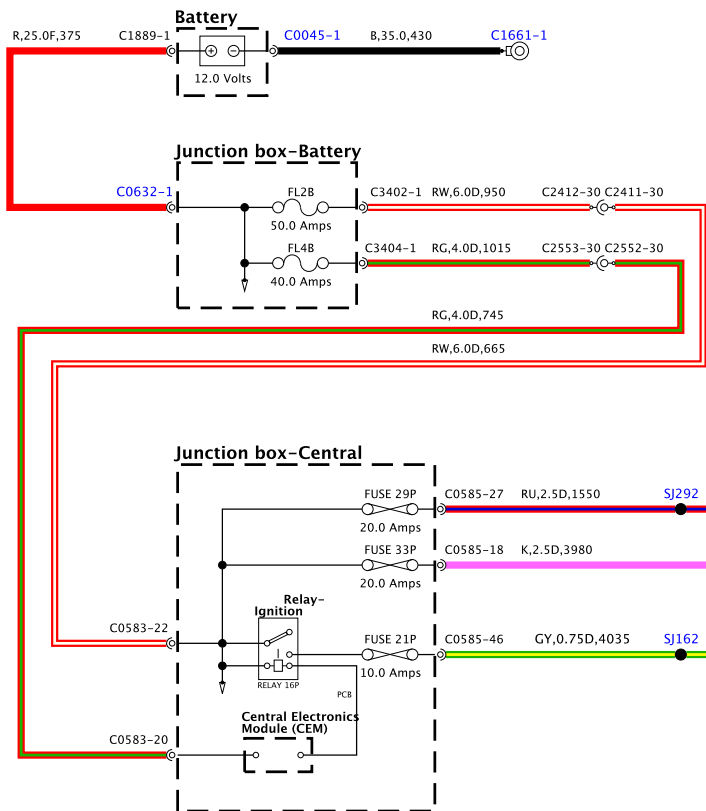

Module-Climate-controlled seat

Heater-Seat-cushion-Right

Heater-Seat-backrest-Right

Heater-Seat-cushion-Left

Heater-Seat-backrest-Left