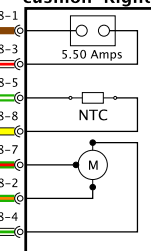

Heater-Seat-cushion-Right