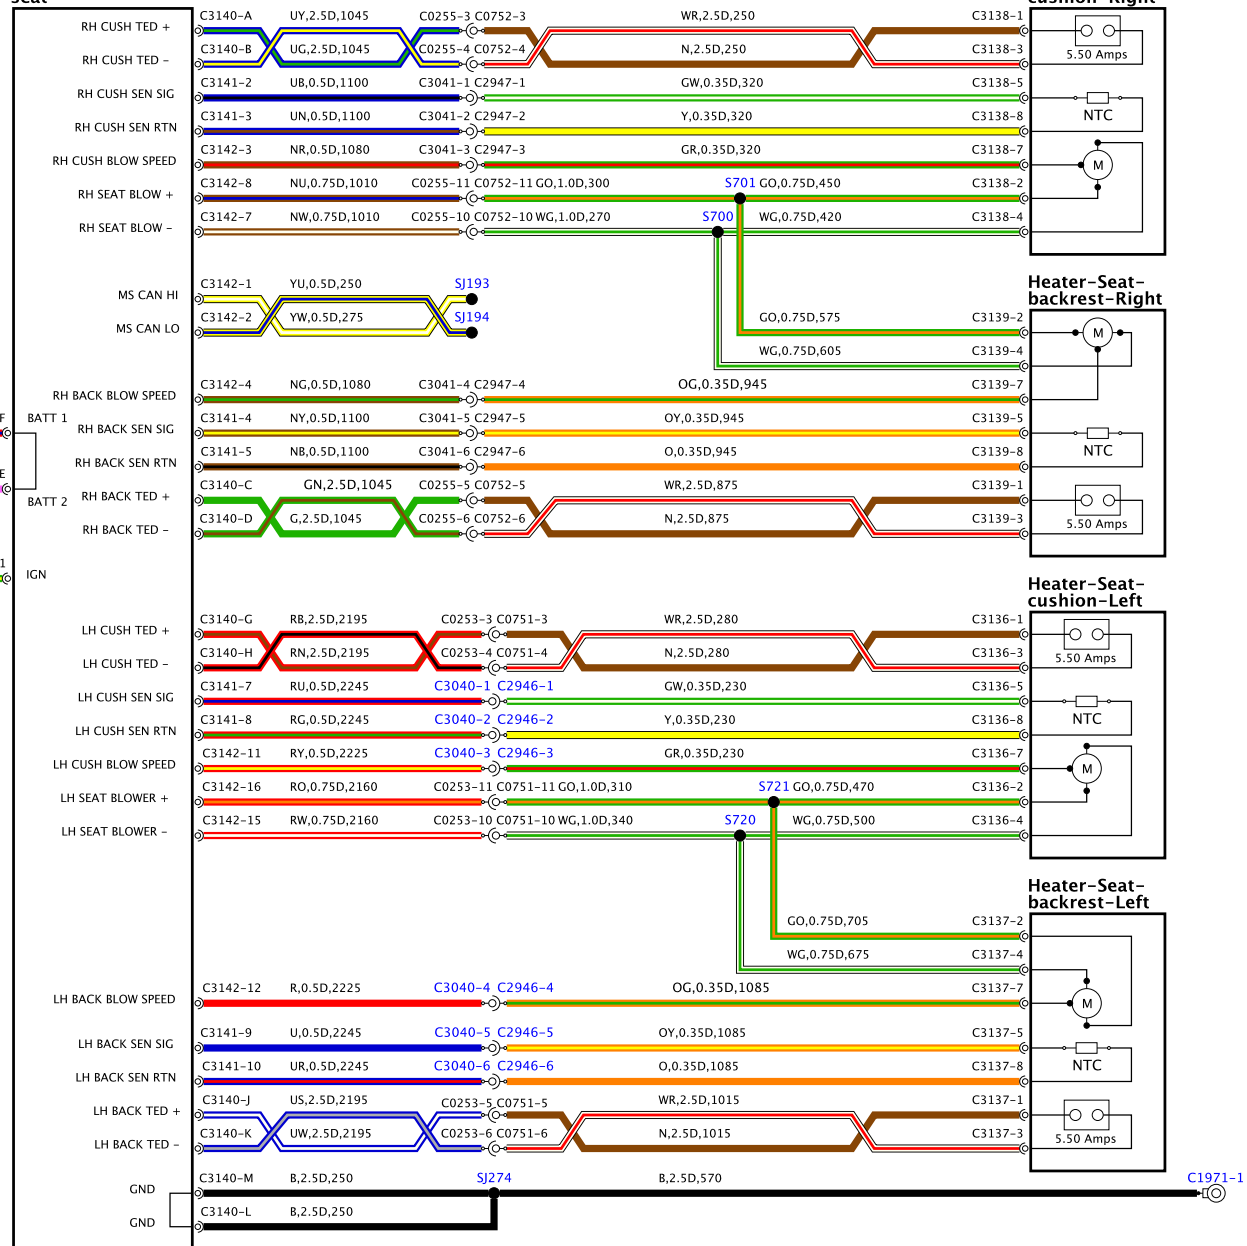

Module-Climate-controlled seat

Heater-Seat-cushion-Right

Heater-Seat-backrest-Right

Heater-Seat-cushion-Left

Heater-Seat-backrest-Left