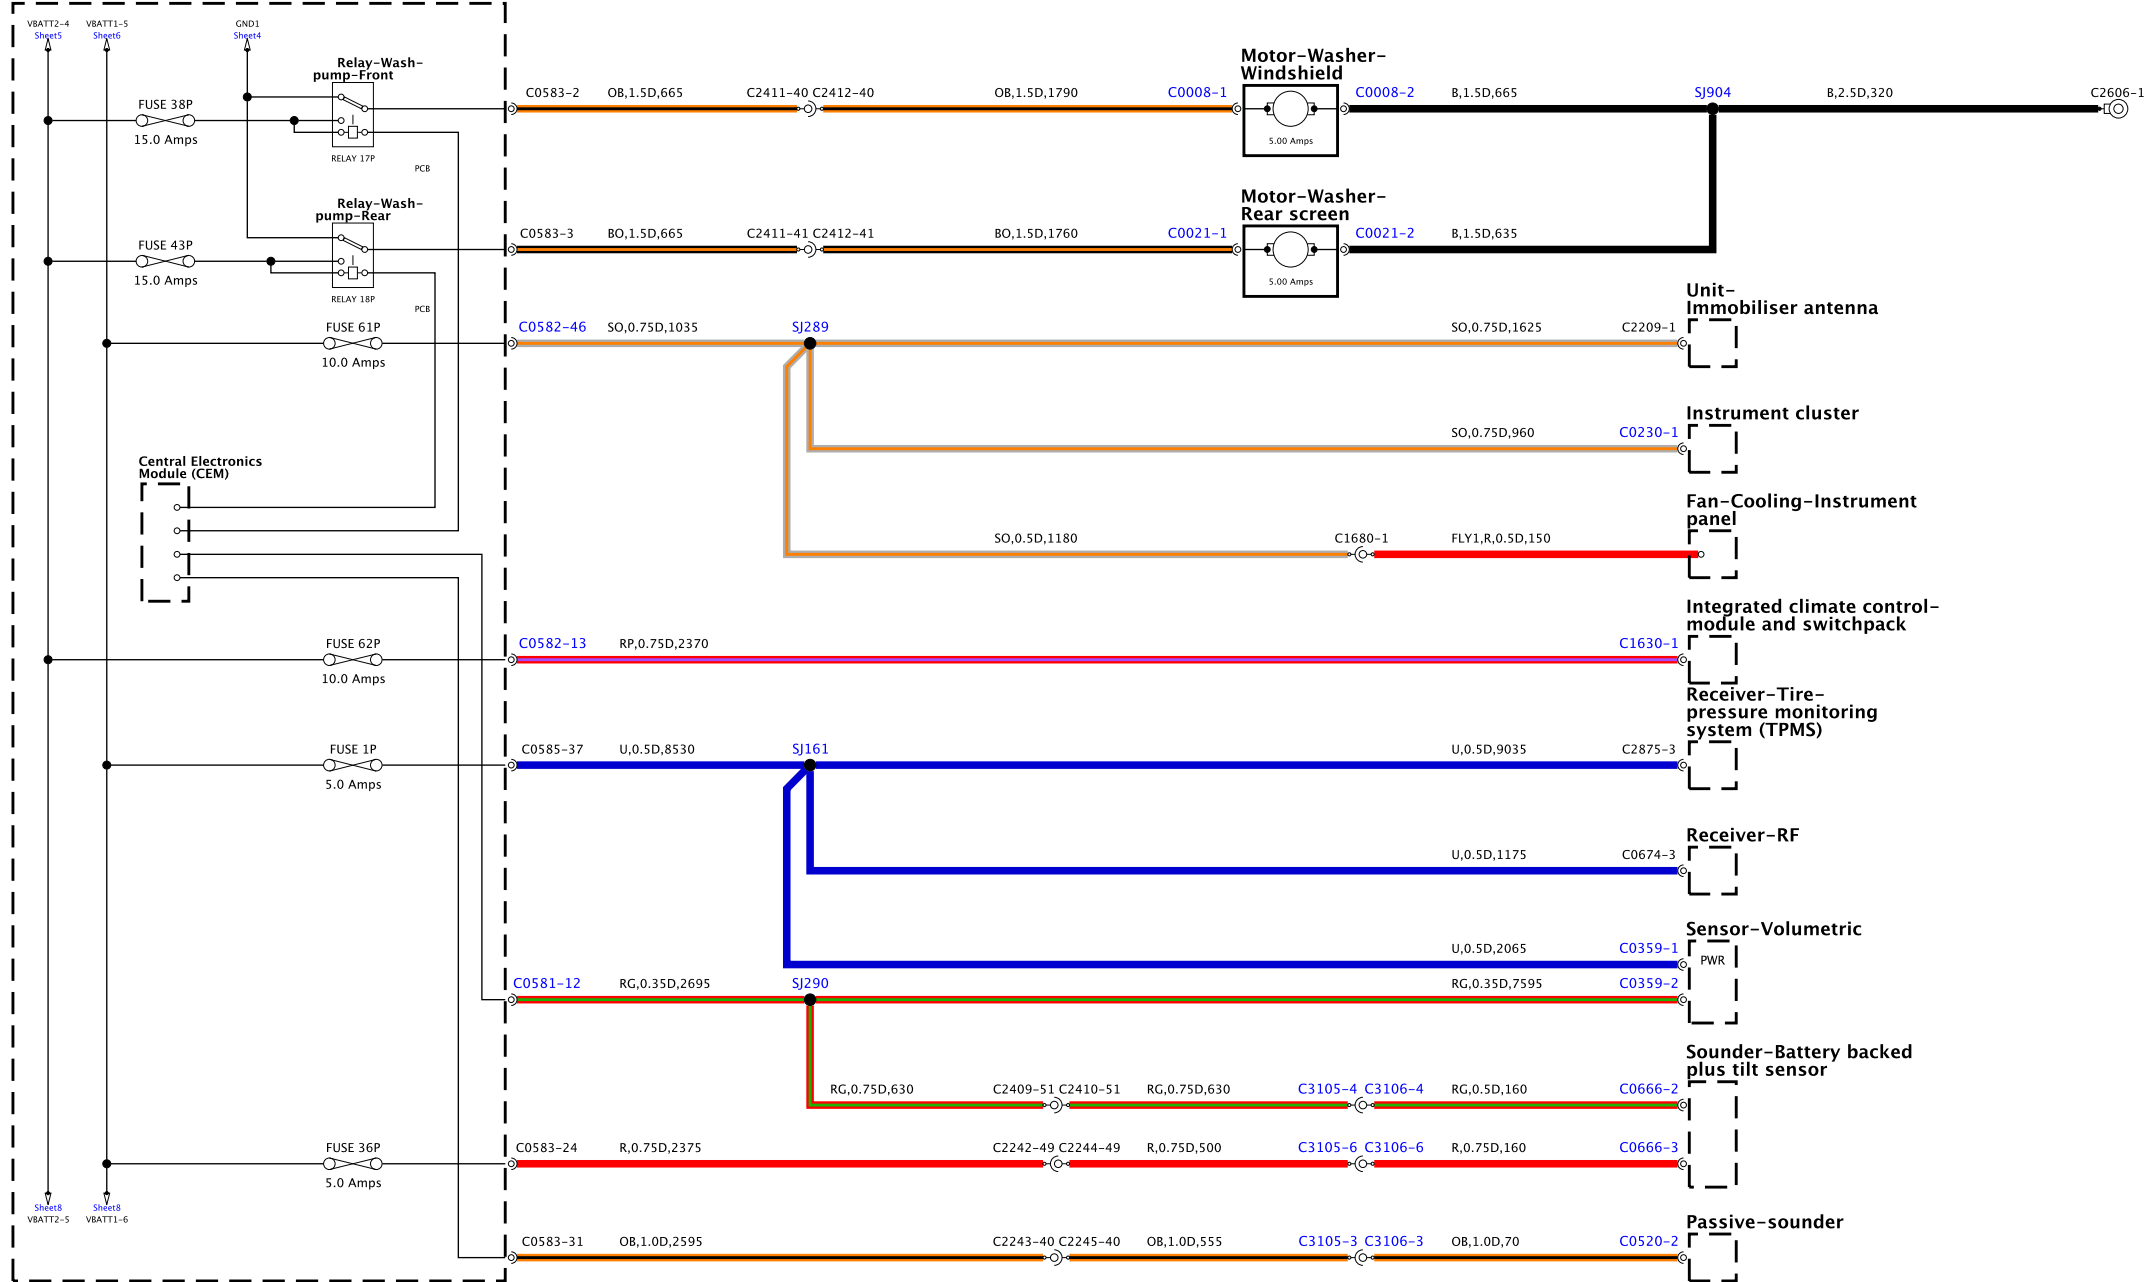

Junction box-Central