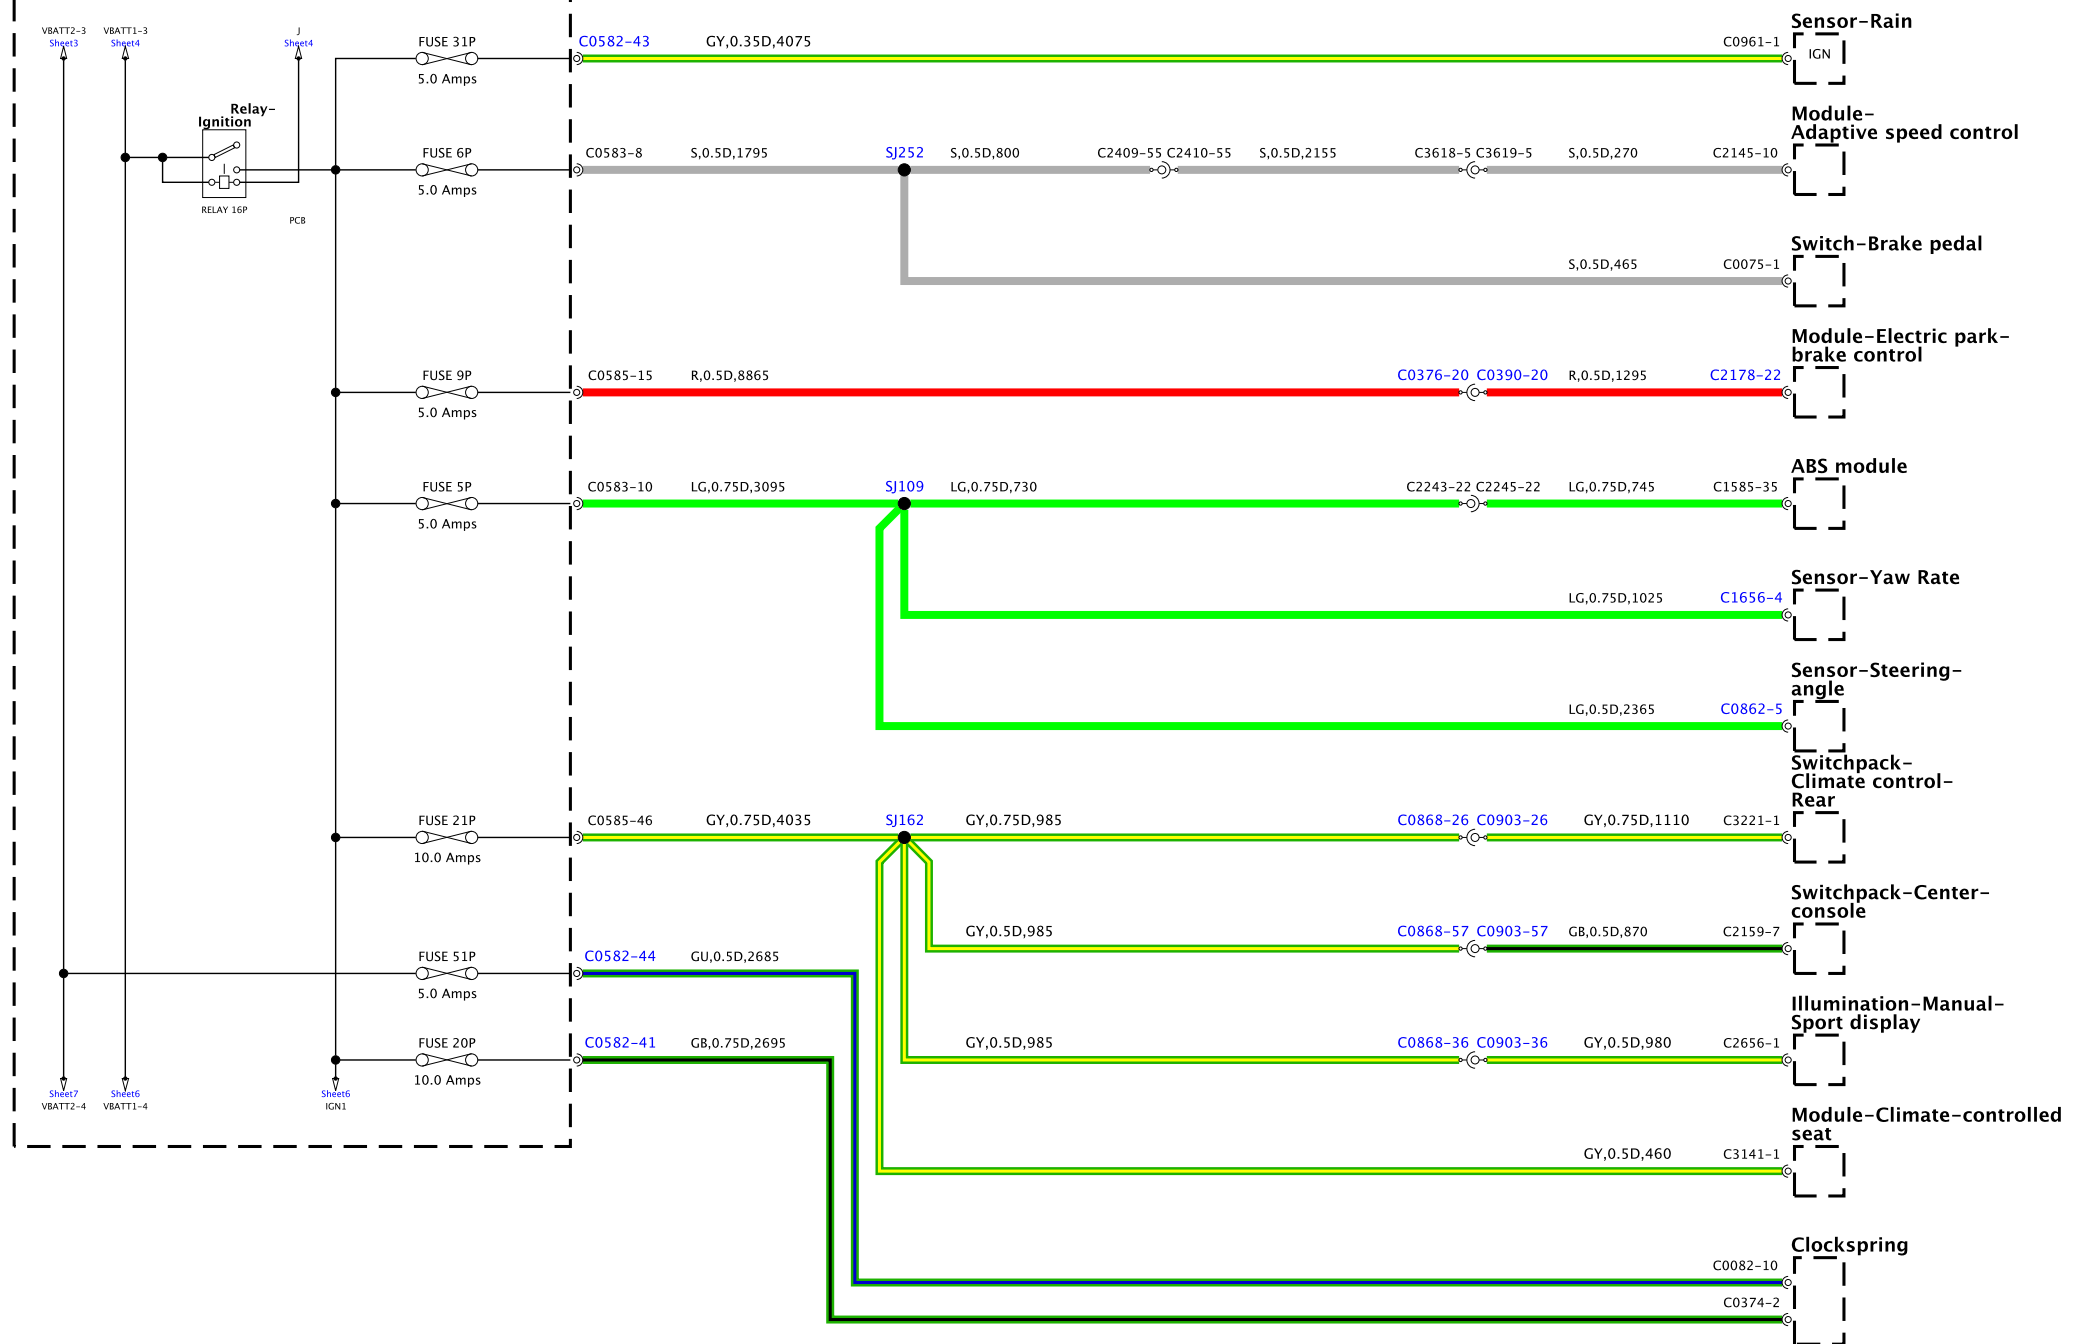

Junction box-Battery

Junction box-Central

BH42-2010-H-A-02-13-Service-0322-11M1-0R01

Junction box-Central

BH42-70010-H-A-03-13-Service (L322-11MY-J081)

Junction box-Central

Junction box-Central

Junction box-Central

BH42-70010-H-A-06-13-Service (322-11MY-0081)

Junction box-Central

BH42-70010-H-A-07-13-Service (3322-11MY) (003)

Junction box-Central

BH42-20010-HA-08-13-Service (322-11MY-30E1)

Junction box-Central

BH42-2001D-HA-09-13-Service 8.320-11MY-0081

BH42-70010-10-A-11-11-Service (322-11M9-0001)