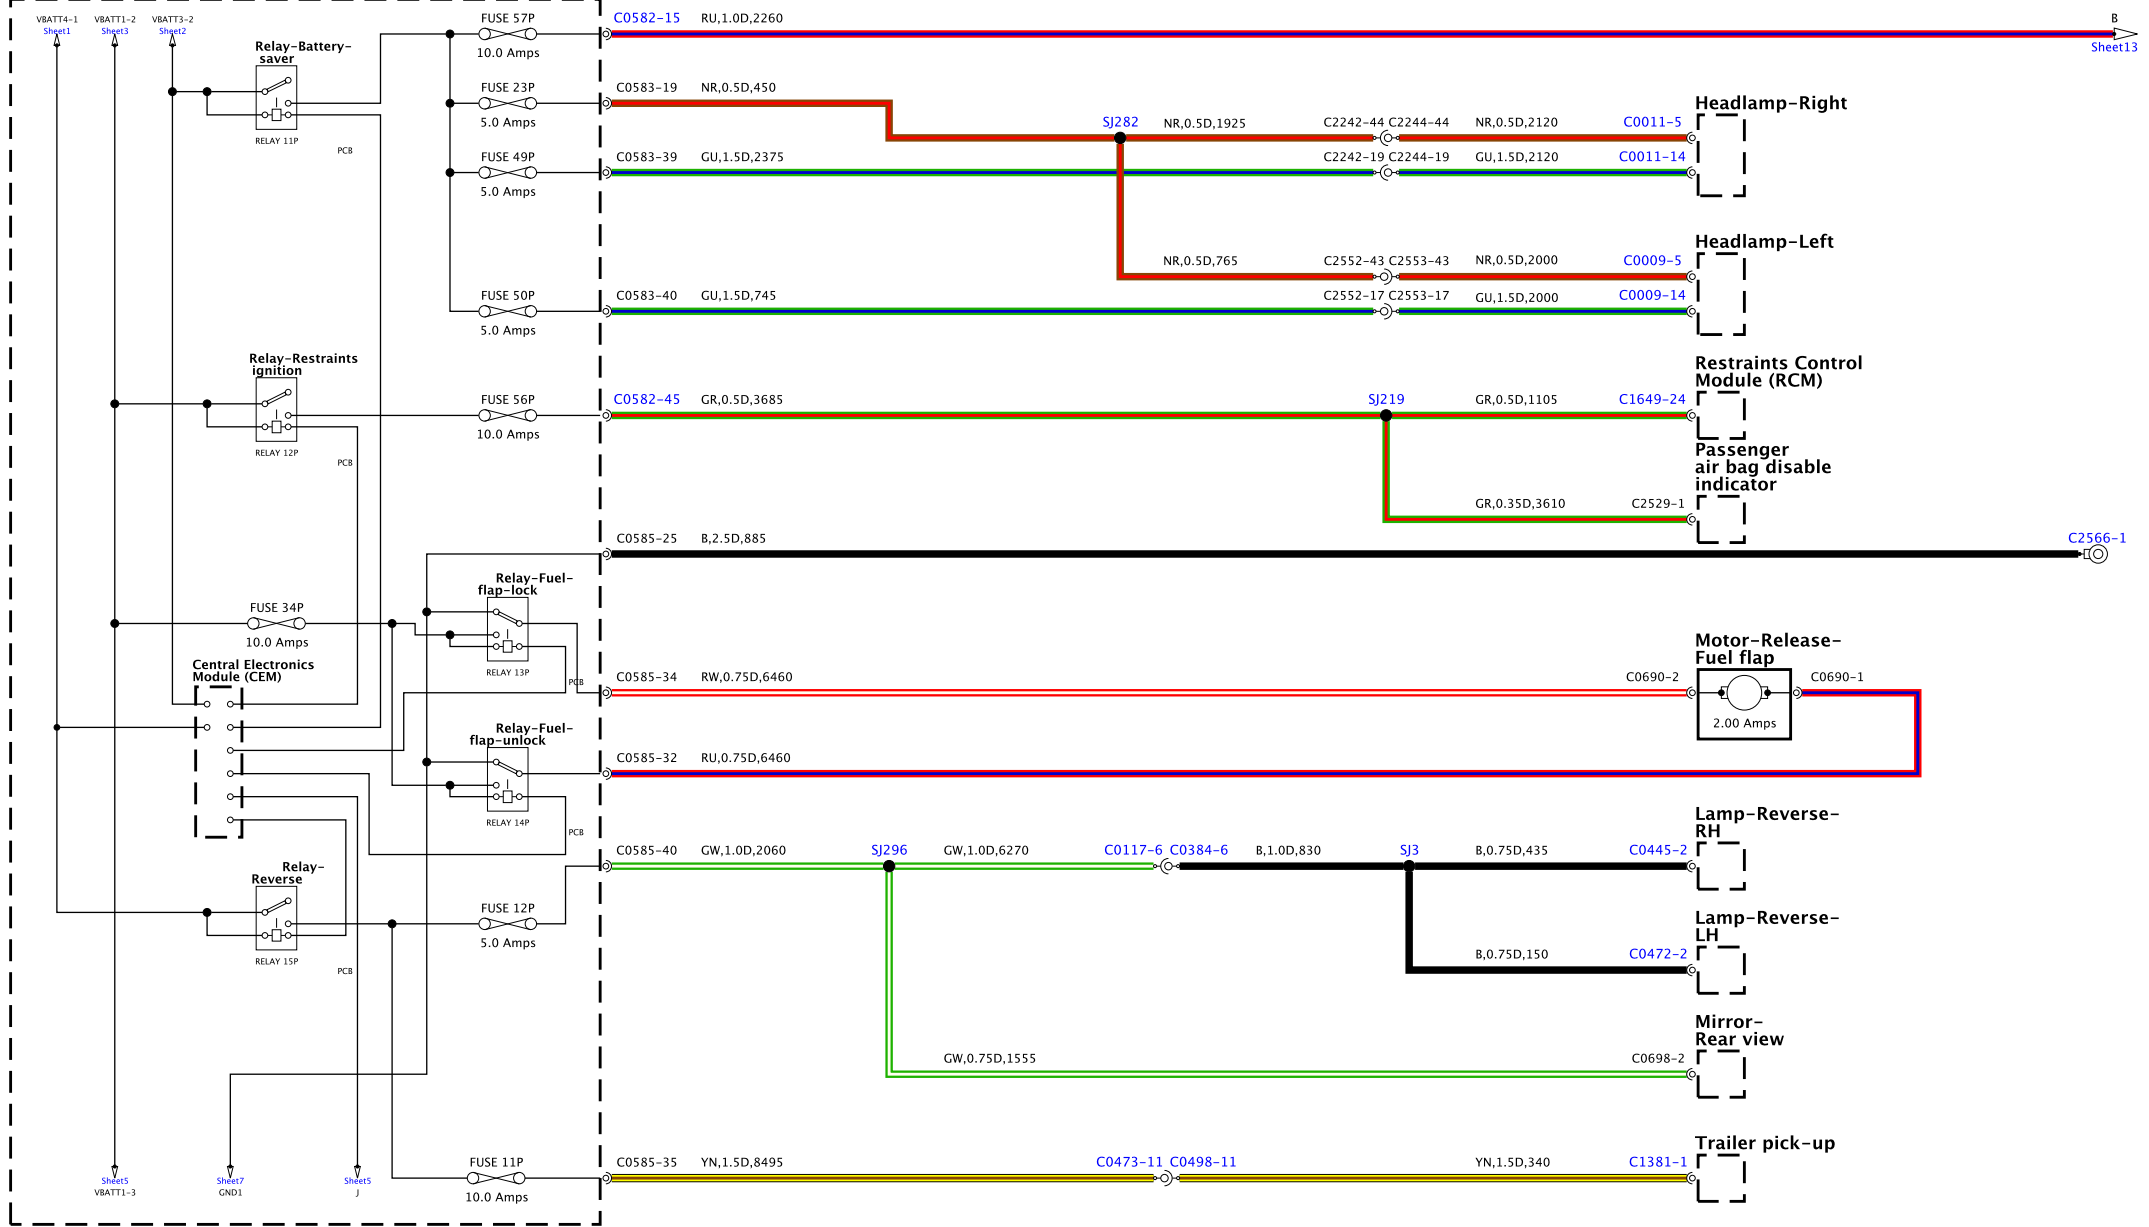

Junction box-Battery

Junction box-Central

BH42-2010-H-A-02-13-Service-0322-11M1-0R01

Junction box-Central

BH42-70010-H-A-03-13-Service (L322-11MY-J081)

Junction box-Central

Junction box-Central

Junction box-Central

BH42-70010-H-A-06-13-Service (322-11MY-0081)

Junction box-Central

BH42-70010-H-A-07-13-Service (3322-11MY) (003)

Junction box-Central

BH42-20010-HA-08-13-Service (322-11MY-30E1)

Junction box-Central

BH42-2001D-HA-09-13-Service 8.320-11MY-0081

BH42-70010-10-A-11-11-Service (322-11M9-0001)