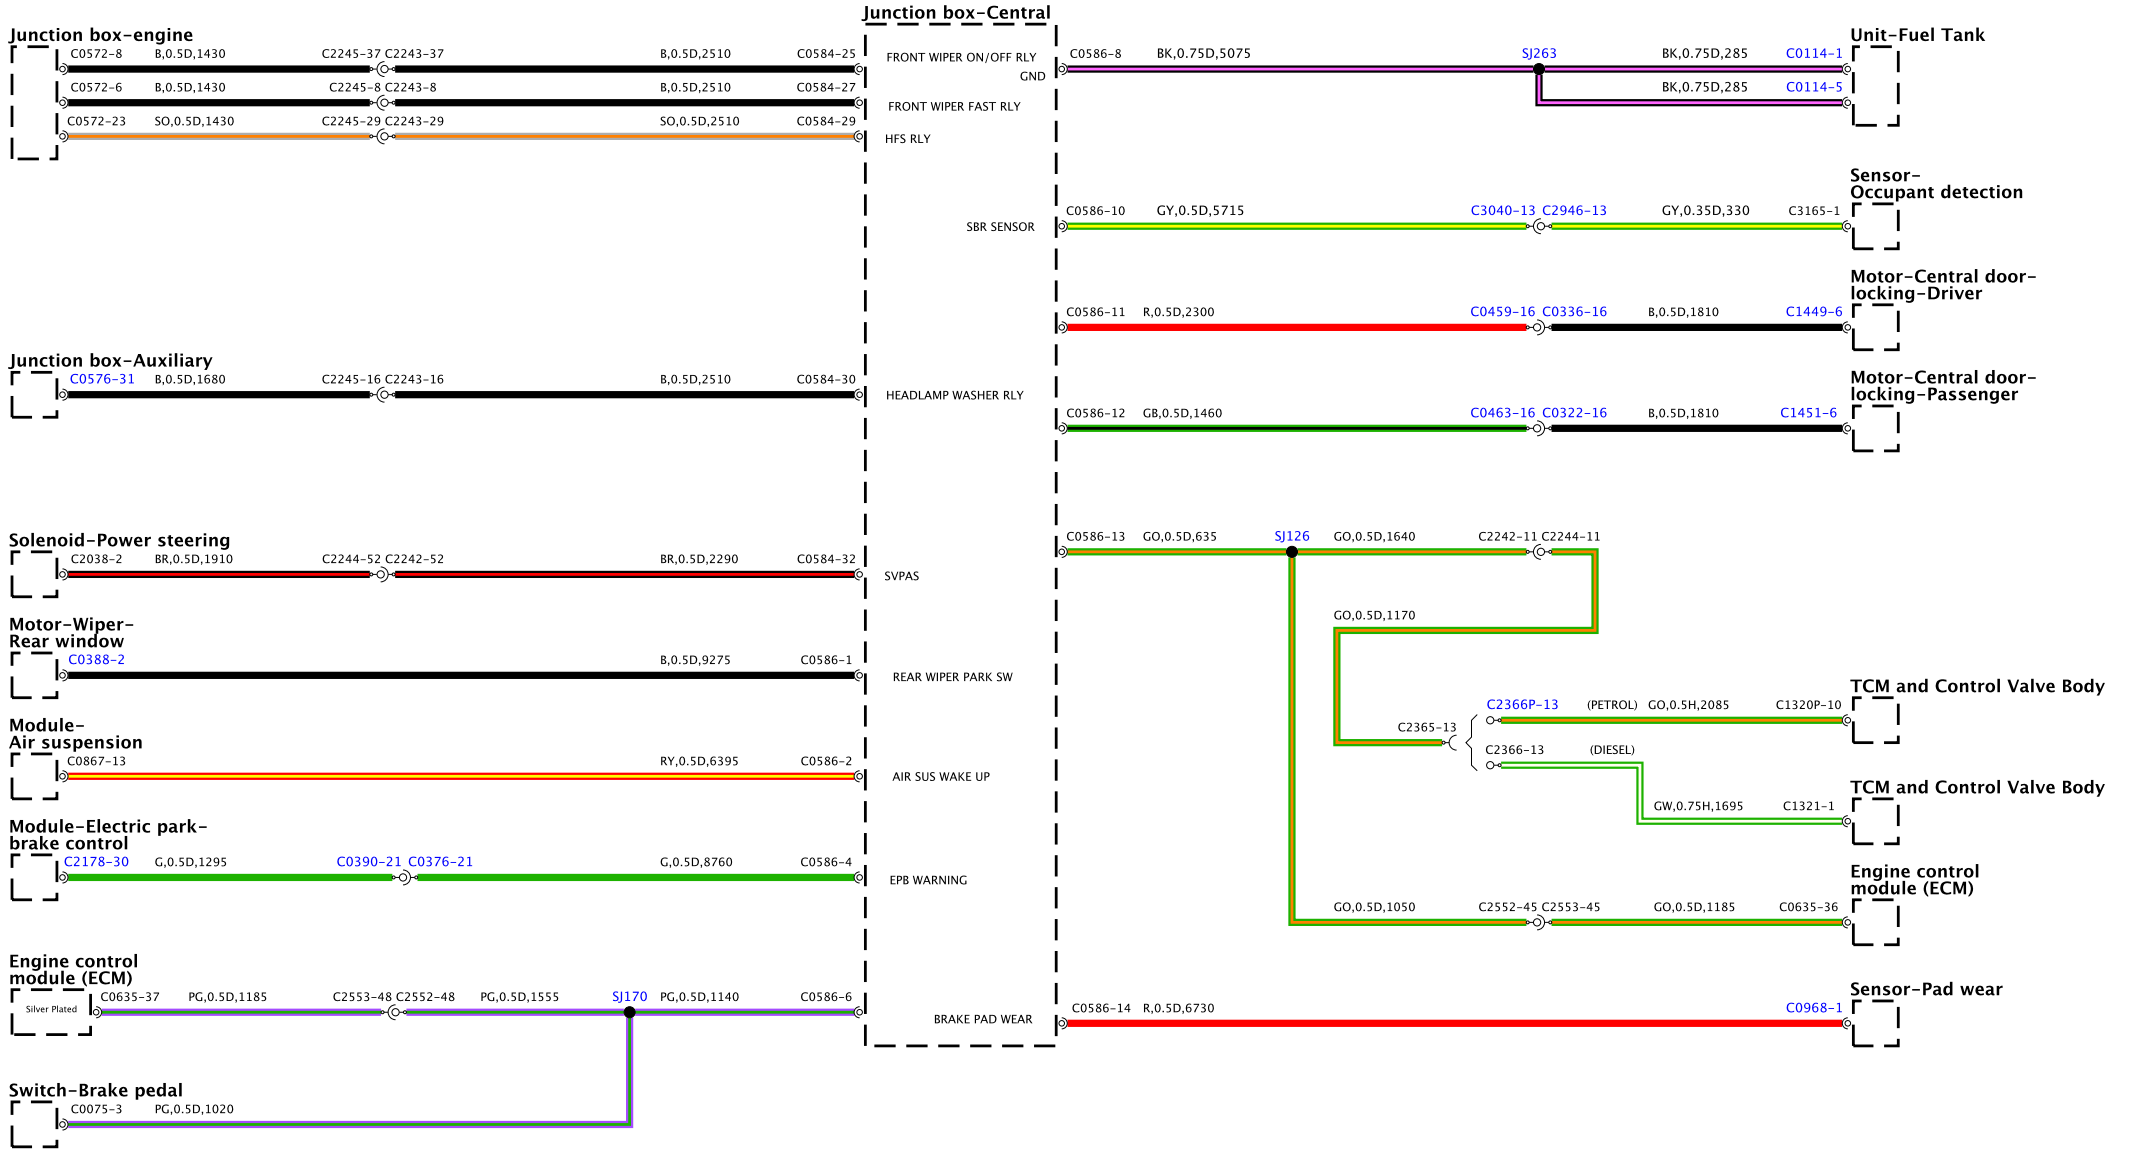

BH42-70010-H-A-06-13-Service (322-11MY-0081)

Junction box-Central

BH42-70010-H-A-07-13-Service (3322-11MY) (003)

Junction box-Central

BH42-20010-HA-08-13-Service (322-11MY-30E1)

Junction box-Central

BH42-2001D-HA-09-13-Service 8.320-11MY-0081

BH42-70010-10-A-11-11-Service (322-11M9-0001)