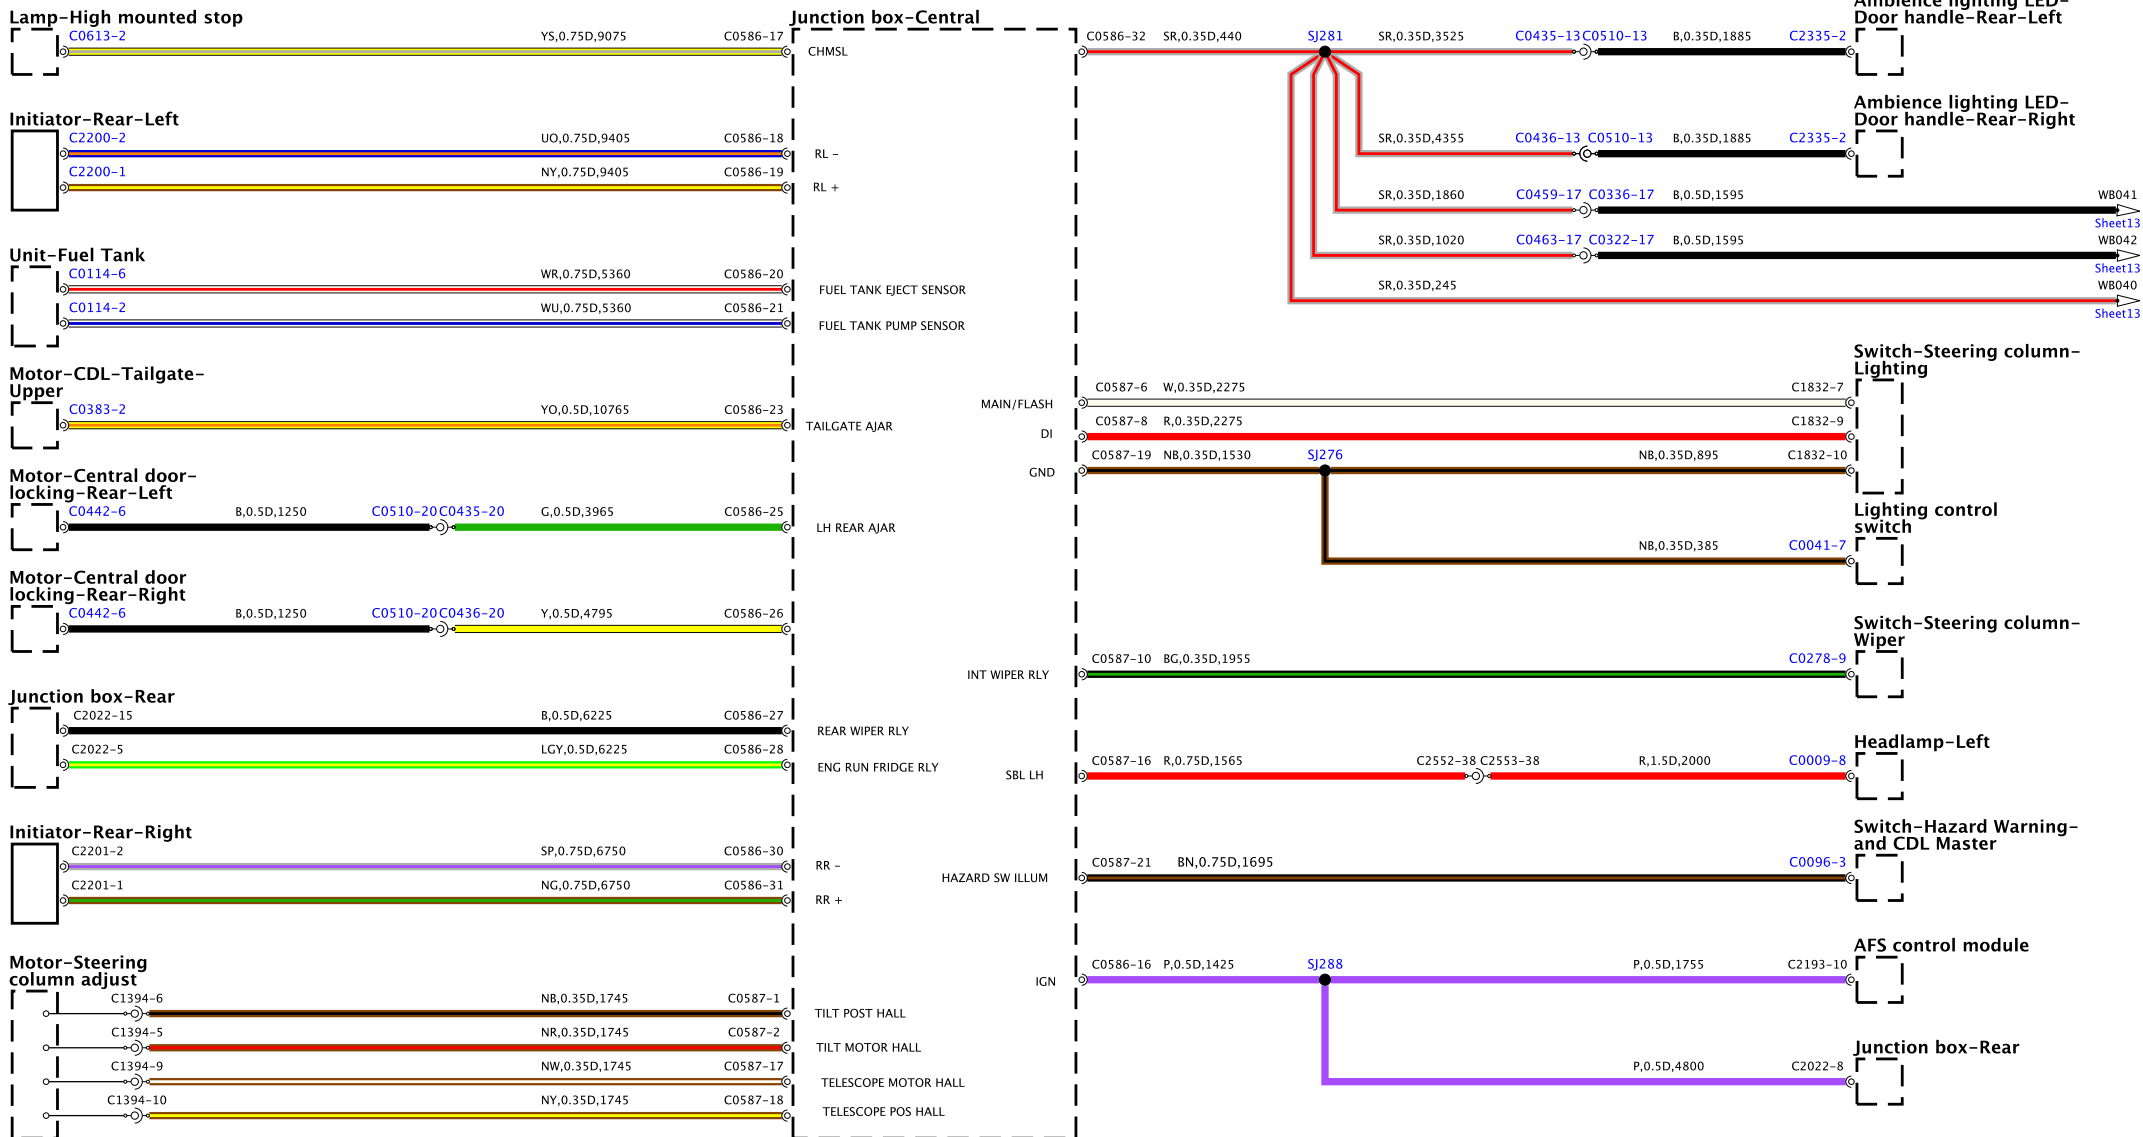

BH42-70010-H-A-06-13-Service (322-11MY-0081)

Junction box-Central

BH42-70010-H-A-07-13-Service (3322-11MY) (003)

Junction box-Central

BH42-20010-HA-08-13-Service (322-11MY-30E1)

Junction box-Central

BH42-2001D-HA-09-13-Service 8.320-11MY-0081

BH42-70010-10-A-11-11-Service (322-11M9-0001)