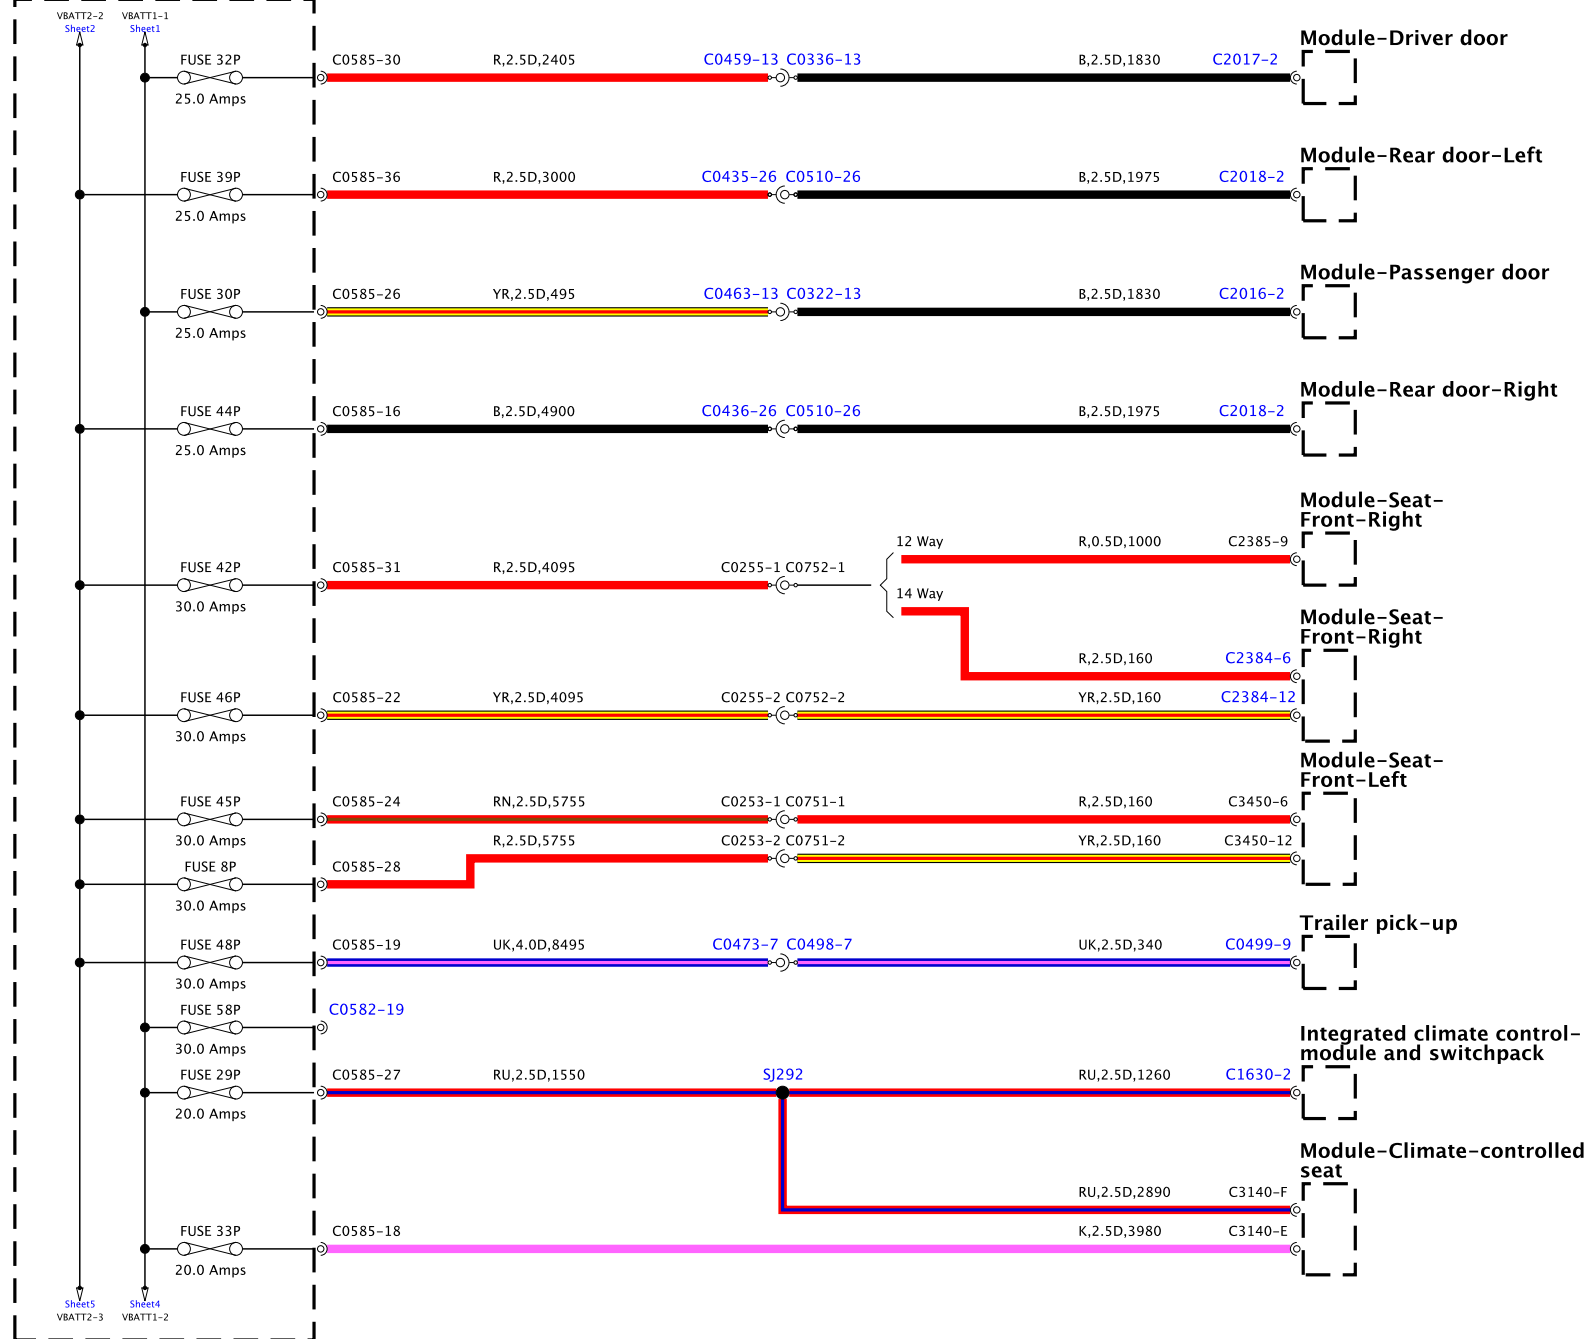

Junction box-Central