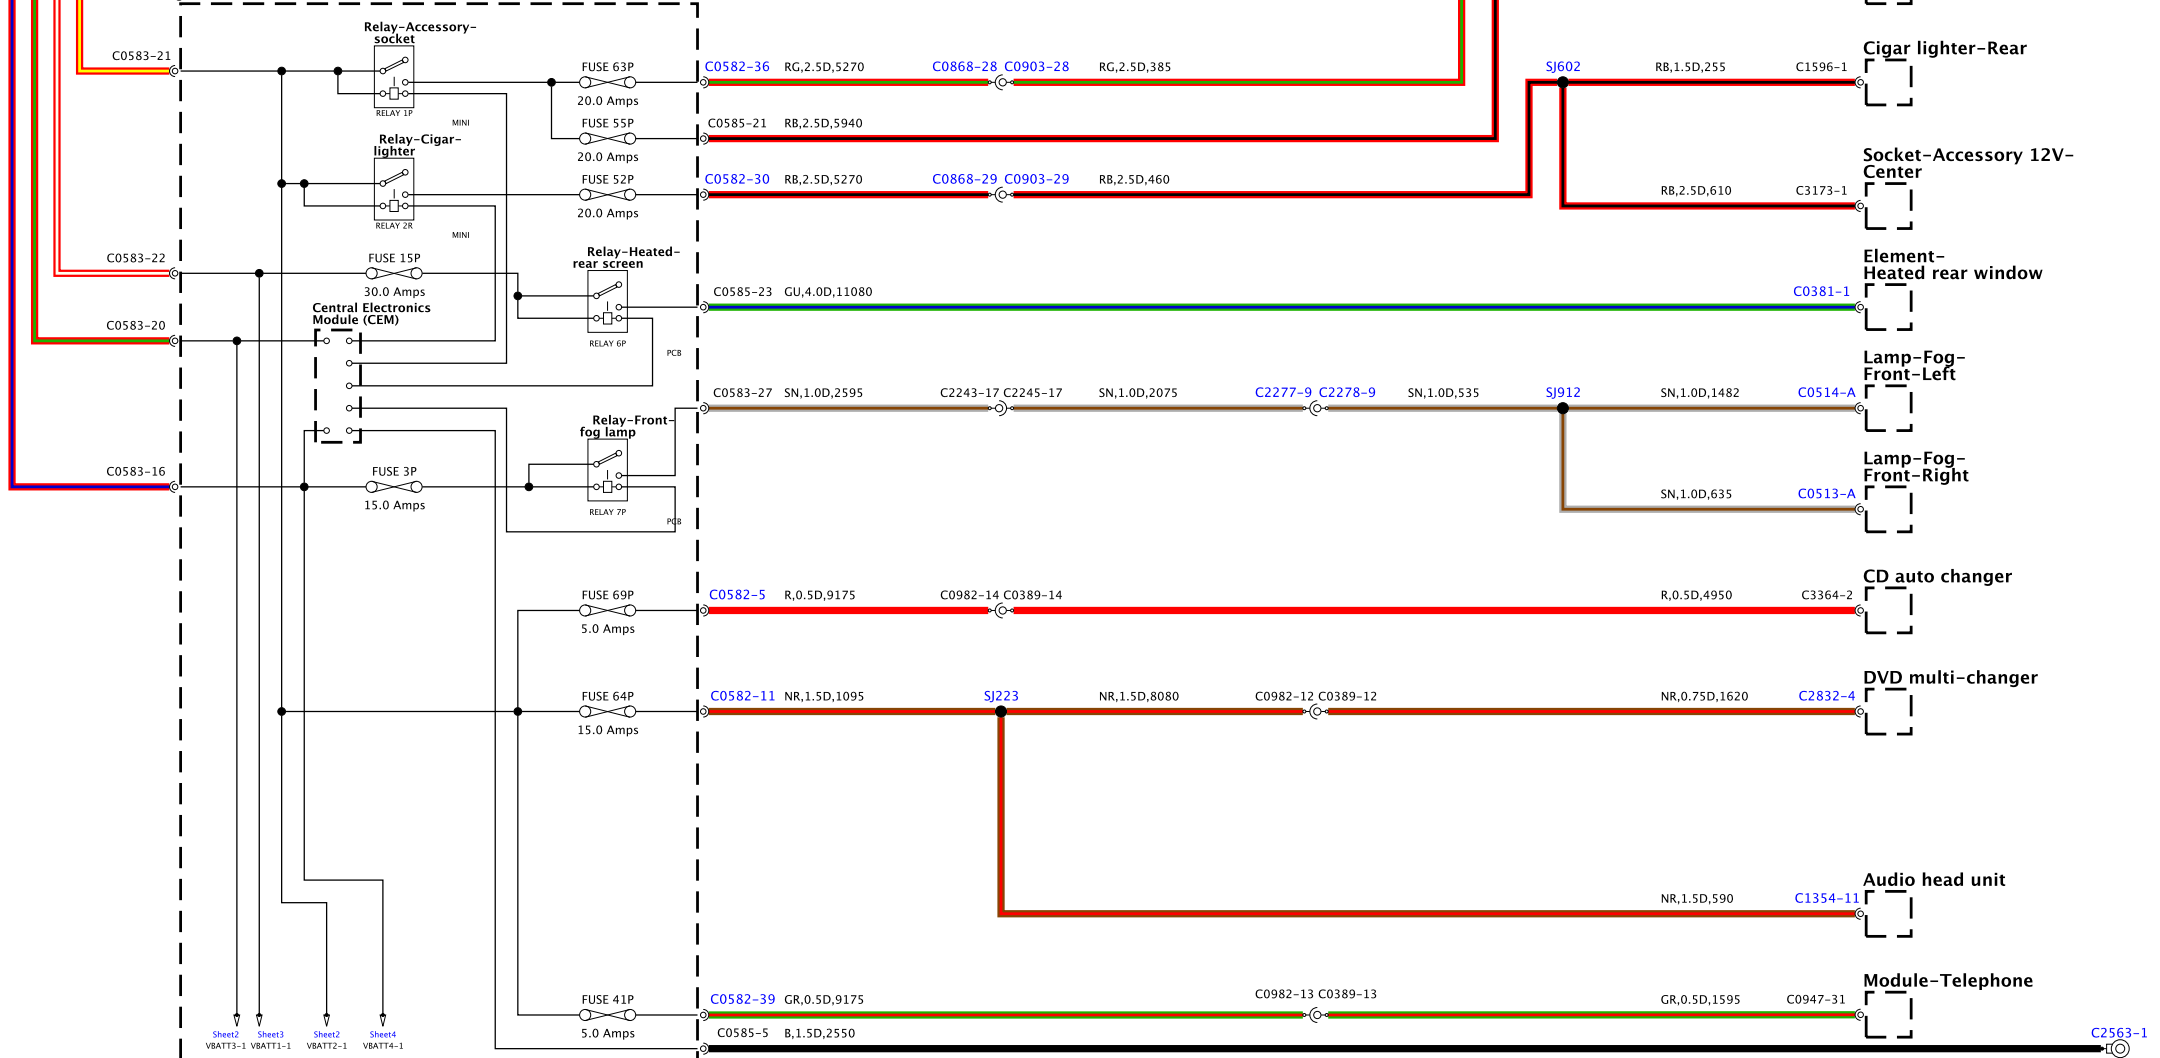

Junction box-Battery

Junction box-Central

BH42-2010-H-A-02-13-Service-0322-11M1-0R01

Junction box-Central

BH42-70010-H-A-03-13-Service (L322-11MY-J081)

Junction box-Central

Junction box-Central

Junction box-Central

BH42-70010-H-A-06-13-Service (322-11MY-0081)

Junction box-Central

BH42-70010-H-A-07-13-Service (3322-11MY) (003)

Junction box-Central

BH42-20010-HA-08-13-Service (322-11MY-30E1)

Junction box-Central

BH42-2001D-HA-09-13-Service 8.320-11MY-0081

BH42-70010-10-A-11-11-Service (322-11M9-0001)