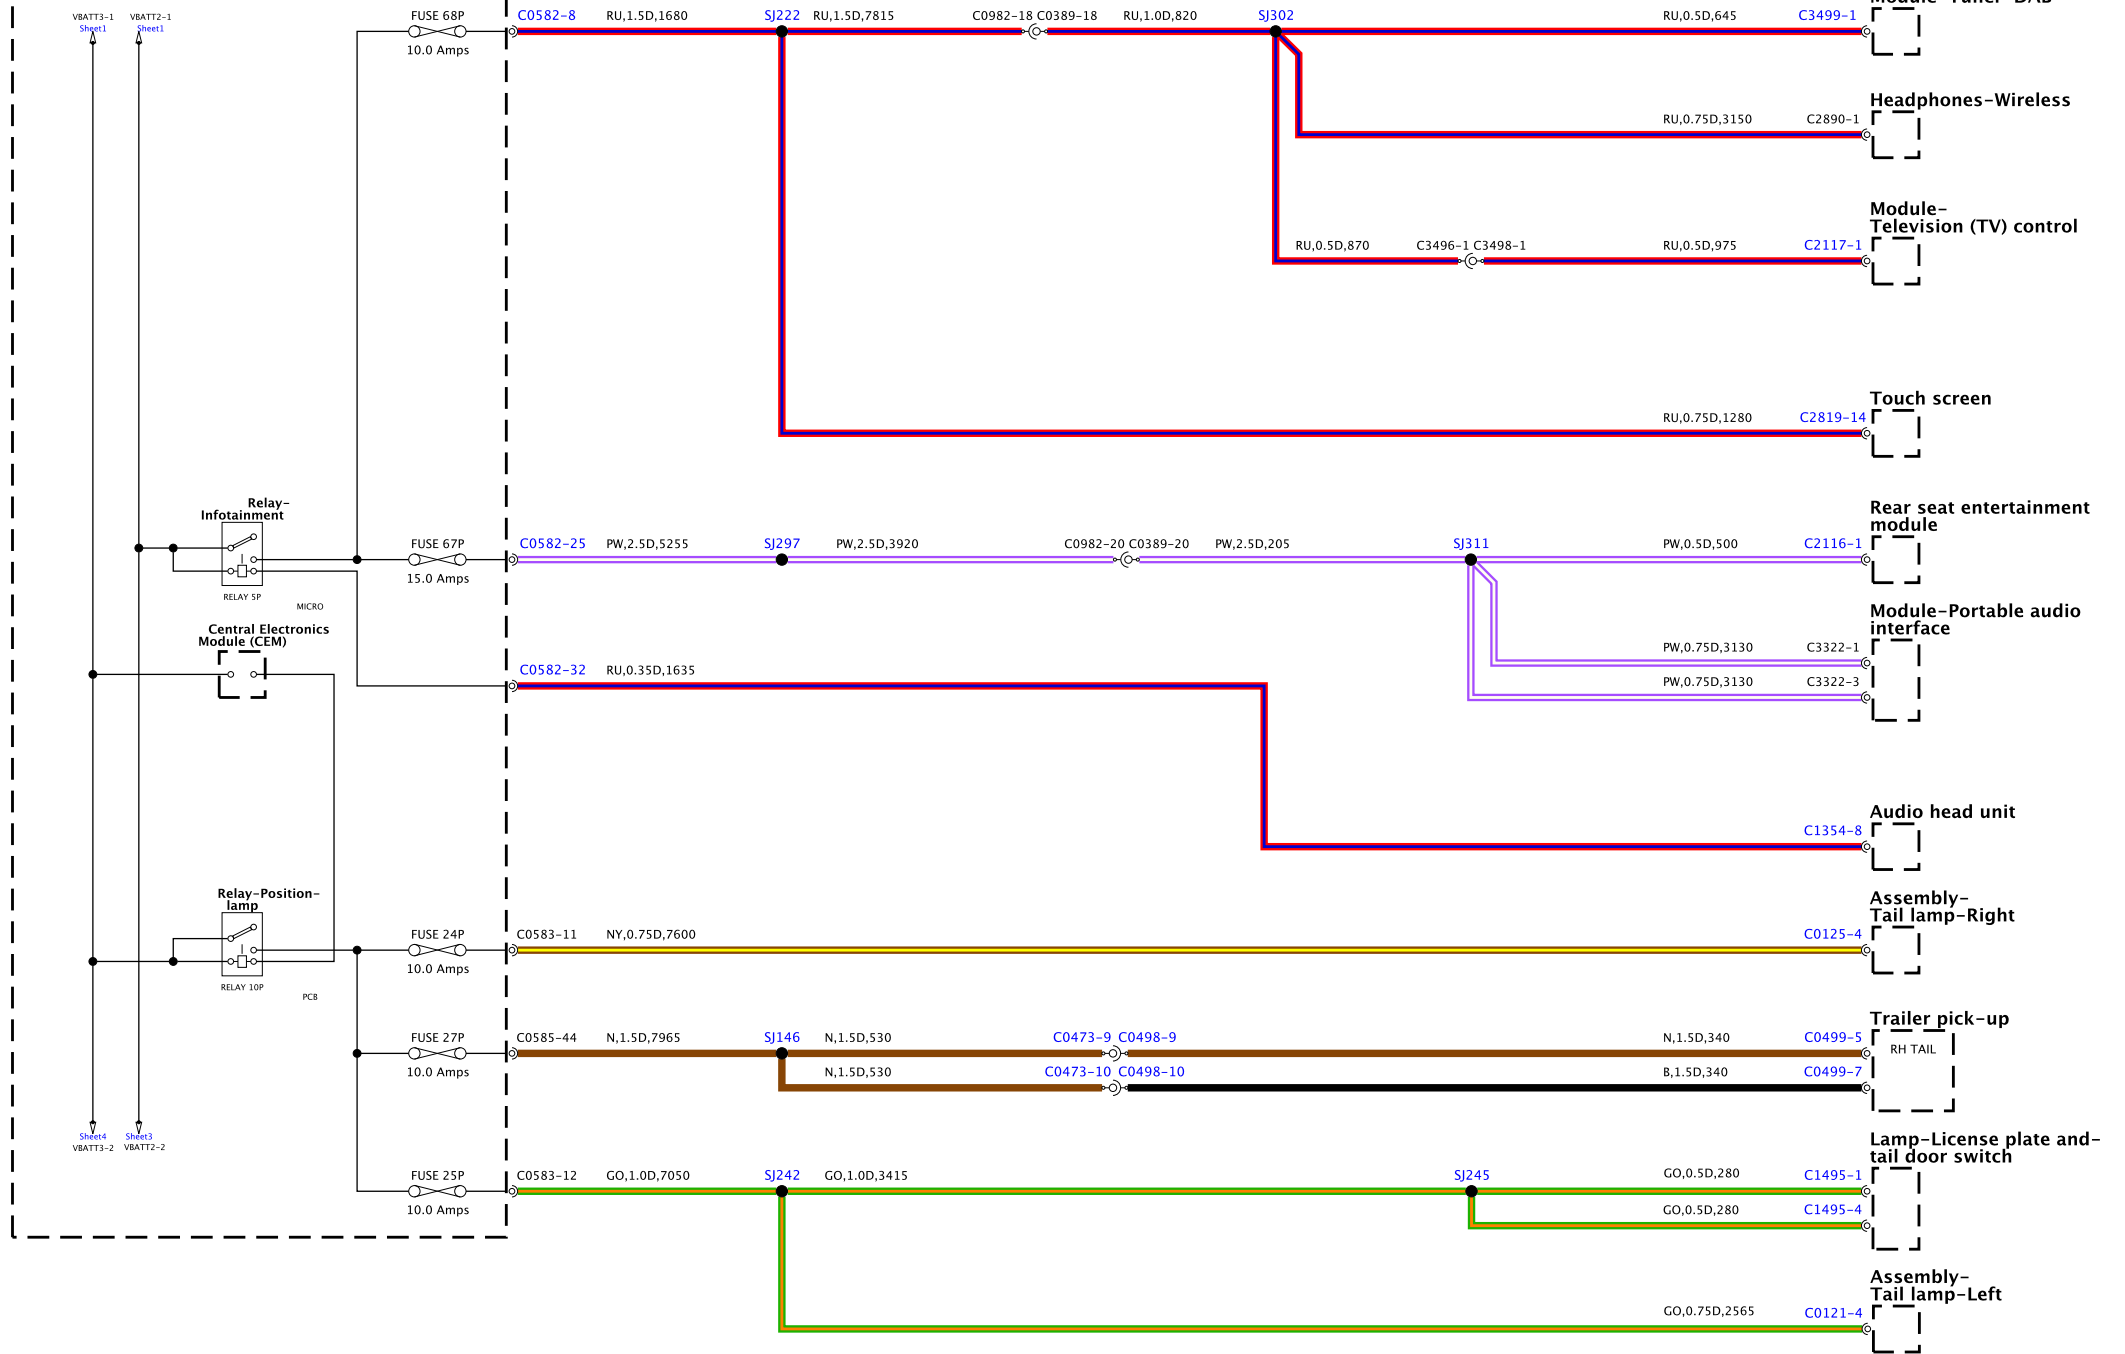

Junction box-Central