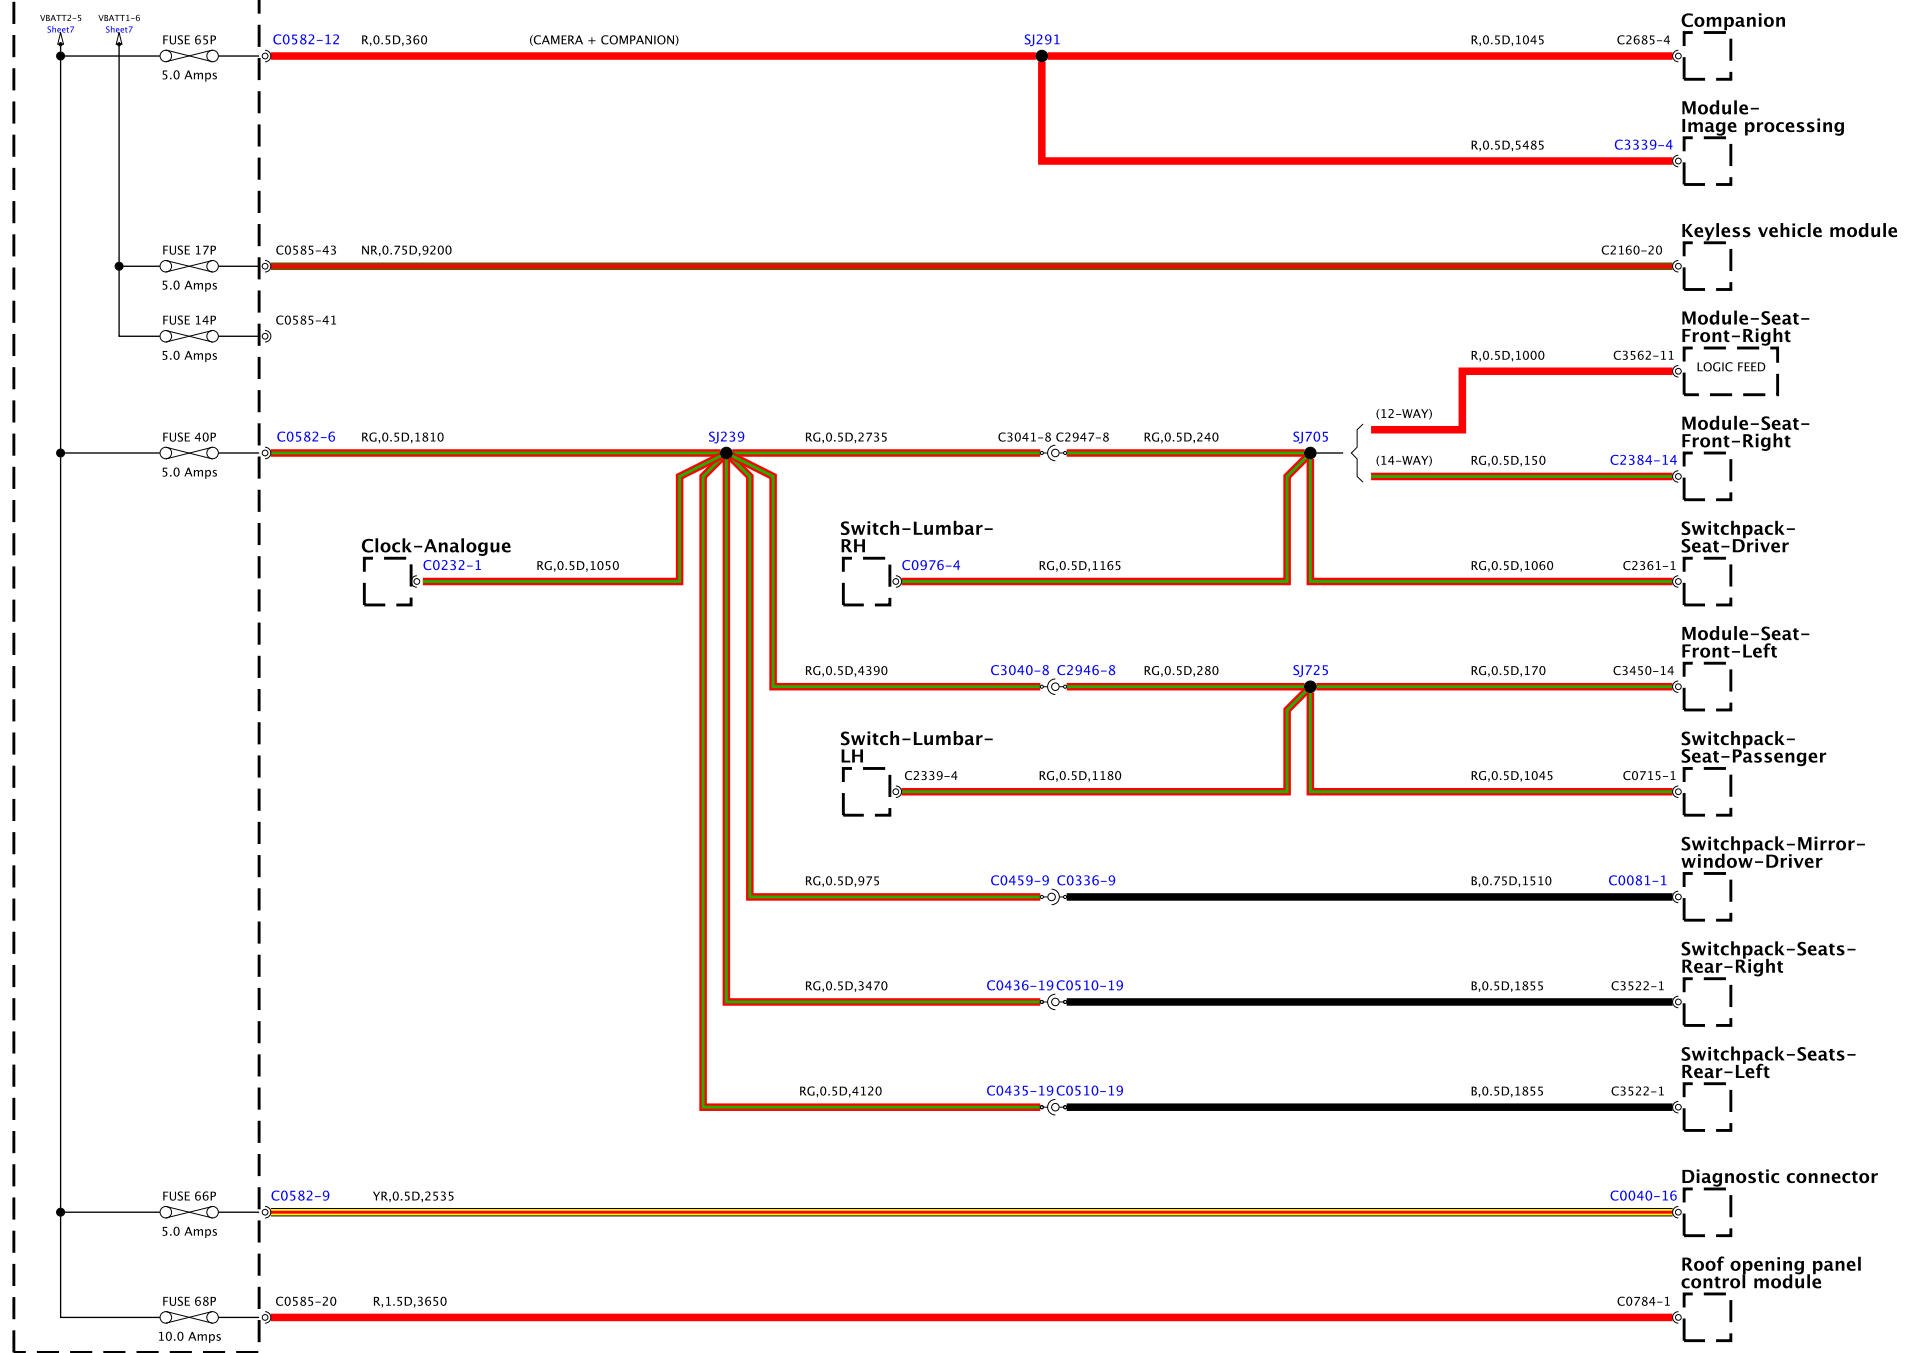

Junction box-Central